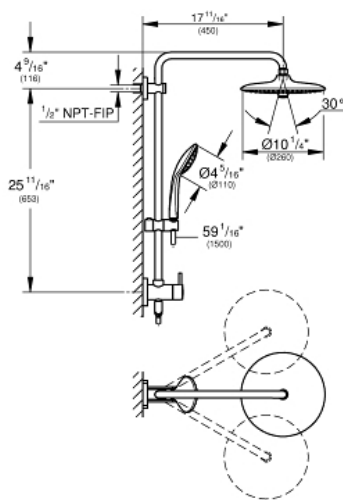

# RETROFIT SYSTEM 260 Shower System

MODEL # 27867001

Pure Freude  
an Wasser

**GROHE**

## Product Description: RETROFIT SYSTEM 260 Shower System

### Standard Specification:

- Consisting of:
- 17 3/4" horizontal swivel shower arm
- Switch between hand shower and shower head shower via built-in diverter
- Allows change between:
- Head shower Euphoria 260 (26 457)
- 3 adjustable sprays
- Rain, SmartRain, Jet
- With ball joint
- Rotation angle  $\pm 15^\circ$
- Euphoria 110 handshower (27239)
- Spray pattern: Rain
- Adjustable height bar with gliding element
- Distance between diverter and upper bracket: 25 3/4" (653 mm)
- Rotaflex shower hose (59") (28 417)
- Angle adapter to prevent hose interfering with shower valve
- 2.5 gpm (9.5 l/min) flow limiter
- **GROHE DreamSpray** perfect spray pattern
- **GROHE StarLight** chrome finish
- **SpeedClean** anti-lime system
- Inner WaterGuide for a longer life
- Twistfree to prevent hose from twisting
- Min. recommended pressure: 15 psi (1.0 bar)
- System includes 2 back flow preventers
- Optional compensation disc (26 030) available for uneven wall installation
- Optional height extension (26 464) available for raising the shower head